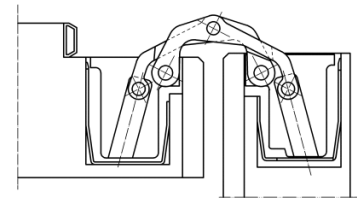

casing frame

steel frame

Blockzarge 90°

SIMONSWERK
TECTUS®

TECTUS TE 540 3D A8

for unrebated heavy-duty doors with claddings up to 8 mm

hinge

up to 100 kg