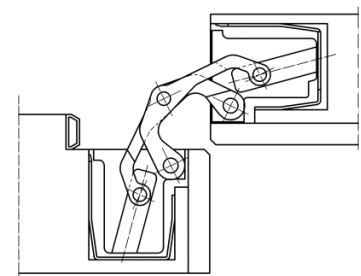

hinge up to 100 kg

Items (DIN direction: DIN right and left hand applicable)

finish(es)	polished brassed
Packing unit	Pack of 2
Item number	5 400576 0 03002
finish(es)	polished nickelled
Packing unit	Pack of 2
Item number	5 400576 0 03802
finish(es)	powder coated
Packing unit	EUR pallet
Item number	5 400576 0 07975
finish(es)	F1 powder coated
Packing unit	Pack of 2
Item number	5 400576 0 12402
finish(es)	F2 powder coated
Packing unit	Pack of 2
Item number	5 400576 0 12502
finish(es)	stainless steel look
Packing unit	Pack of 2
Item number	5 400576 0 12602

casing frame

steel frame

Blockzarge 90°

SIMONSWERK
TECTUS®

TECTUS TE 540 3D A8

for unrebated heavy-duty doors with claddings up to 8 mm

hinge

up to 100 kg