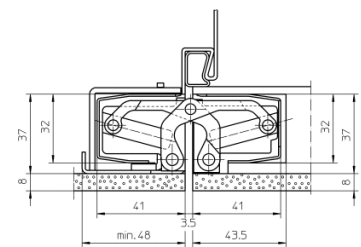

SIMONSWERK TECTUS®

TECTUS TE 540 3D A8

for unrebated heavy-duty doors with claddings up to 8 mm

hinge **up to 100 kg**

Technical Details

Load capacity	100,0 kg
Length (door/frame)	200,0/200,0 mm
Width (door/frame)	je 32,0/37,0 mm
Cutter diameter	24,0 mm

Installation aids

universal milling frame	
Template No. 5 250680 5	step 1
Template No. 5 250681 5	step 2
Template No. 5 250682 5	step 3

front view

block frame

SIMONSWERK

TECTUS®

TECTUS TE 540 3D A8

for unrebated heavy-duty doors with claddings up to 8 mm

hinge up to 100 kg

Items (DIN direction: DIN right and left hand applicable)

finish(es)	polished brassed
Packing unit	Pack of 2
Item number	5 400576 0 03002
finish(es)	polished nickelled
Packing unit	Pack of 2
Item number	5 400576 0 03802
finish(es)	powder coated
Packing unit	EUR pallet
Item number	5 400576 0 07975
finish(es)	F1 powder coated
Packing unit	Pack of 2
Item number	5 400576 0 12402
finish(es)	F2 powder coated
Packing unit	Pack of 2
Item number	5 400576 0 12502
finish(es)	stainless steel look
Packing unit	Pack of 2
Item number	5 400576 0 12602

casing frame

steel frame

Blockzarge 90°

SIMONSWERK
TECTUS®

TECTUS TE 540 3D A8

for unrebated heavy-duty doors with claddings up to 8 mm

hinge

up to 100 kg